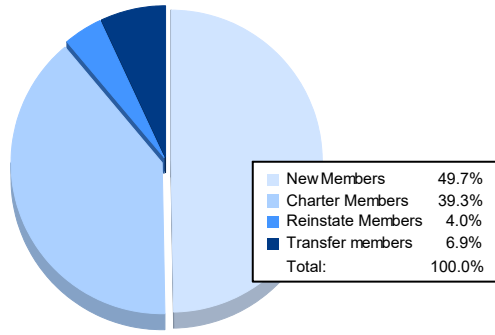

Year	New Clubs	Dropped Clubs	Gain/ Loss Clubs	New Members	Charter Members	Reinstate Members	Transfer Members	Total Member Added	Total Members Dropped	Gain/ Loss Members
2016-2017	0	1	-1	105	1	9	16	131	172	-41
2017-2018	0	0	0	168	4	9	13	194	222	-28
2018-2019	0	0	0	138	0	17	7	162	175	-13
2019-2020	0	0	0	89	2	8	6	105	190	-85
2020-2021	2	2	0	86	68	7	12	173	147	26
<b>Average</b>	<b>0</b>	<b>1</b>	<b>0</b>	<b>117</b>	<b>15</b>	<b>10</b>	<b>11</b>	<b>153</b>	<b>181</b>	<b>-28</b>

### Membership Composition June 2021 Cumulative