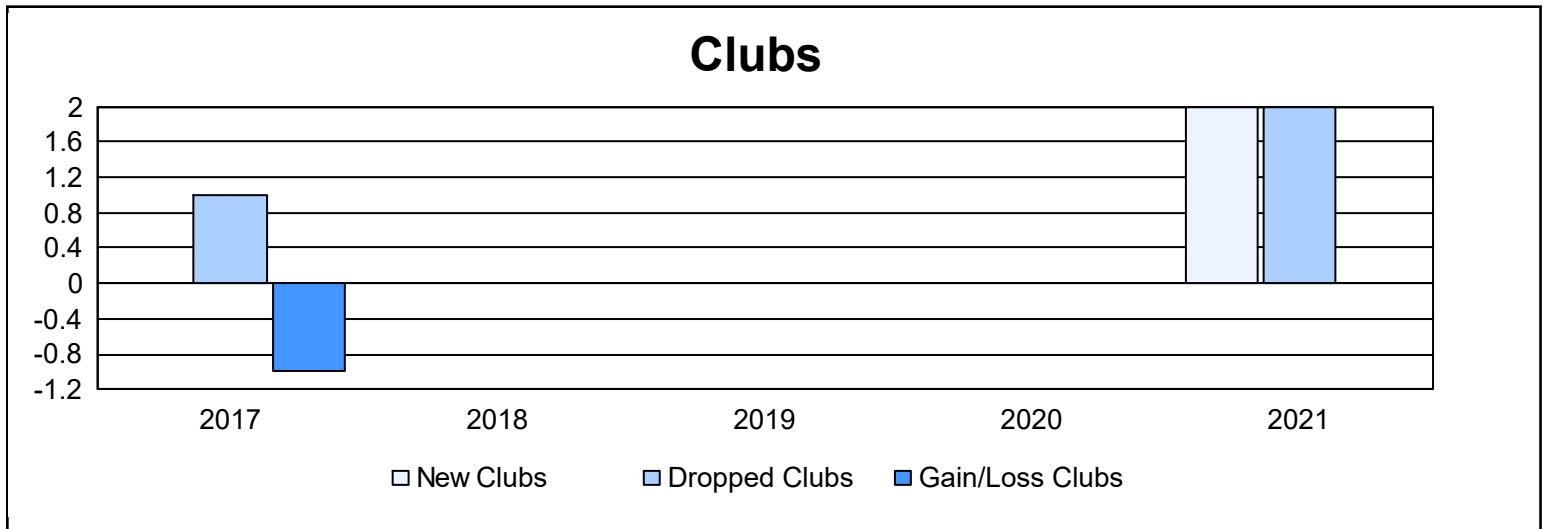

Year	New Clubs	Dropped Clubs	Gain/ Loss Clubs	New Members	Charter Members	Reinstate Members	Transfer Members	Total Member Added	Total Members Dropped	Gain/ Loss Members
2016-2017	0	1	-1	105	1	9	16	131	172	-41
2017-2018	0	0	0	168	4	9	13	194	222	-28
2018-2019	0	0	0	138	0	17	7	162	175	-13
2019-2020	0	0	0	89	2	8	6	105	190	-85
2020-2021	2	2	0	86	68	7	12	173	147	26
<b>Average</b>	<b>0</b>	<b>1</b>	<b>0</b>	<b>117</b>	<b>15</b>	<b>10</b>	<b>11</b>	<b>153</b>	<b>181</b>	<b>-28</b>

### Membership Composition June 2021 Cumulative