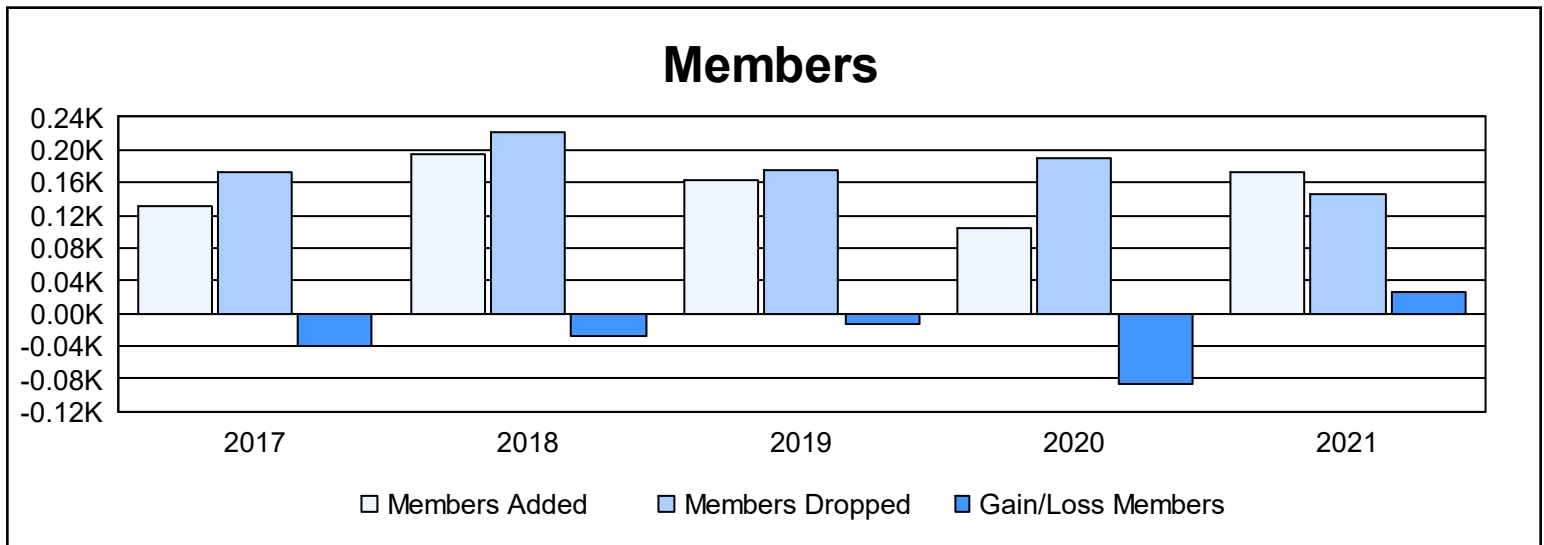

Year	New Clubs	Dropped Clubs	Gain/ Loss Clubs	New Members	Charter Members	Reinstate Members	Transfer Members	Total Member Added	Total Members Dropped	Gain/ Loss Members
2016-2017	0	1	-1	105	1	9	16	131	172	-41
2017-2018	0	0	0	168	4	9	13	194	222	-28
2018-2019	0	0	0	138	0	17	7	162	175	-13
2019-2020	0	0	0	89	2	8	6	105	190	-85
2020-2021	2	2	0	86	68	7	12	173	147	26
<b>Average</b>	<b>0</b>	<b>1</b>	<b>0</b>	<b>117</b>	<b>15</b>	<b>10</b>	<b>11</b>	<b>153</b>	<b>181</b>	<b>-28</b>

### Membership Composition June 2021 Cumulative